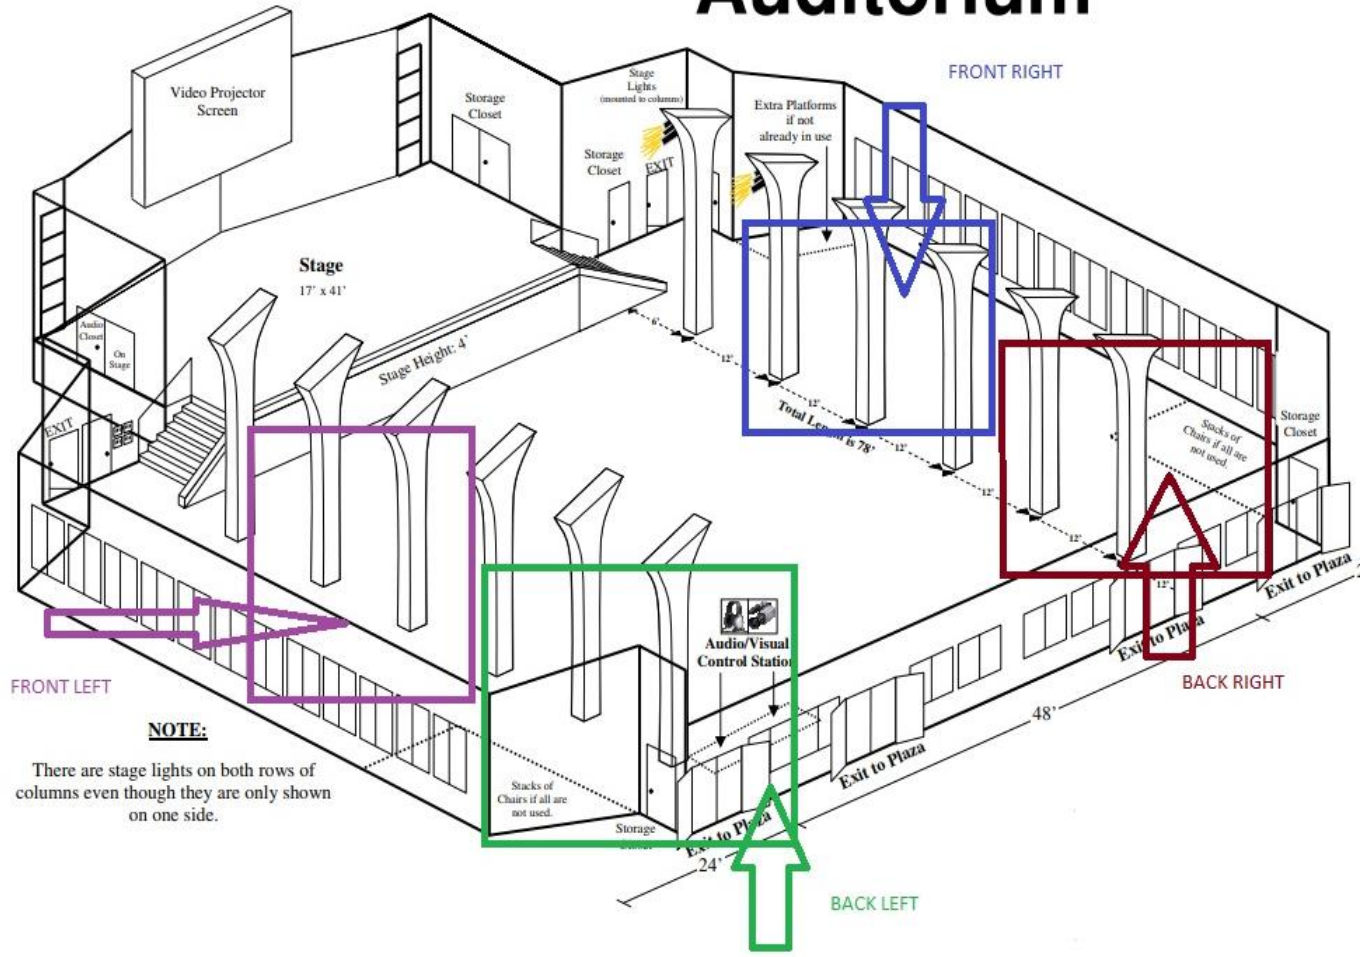

Class Details

Teacher	Room	Day	Description	Cost	Filled	Size	Hrs	Level
Gerry Pennell	Room B - Program Center	Friday AM	The Starting Point	20	5	10	4	beg
Dan Kurahashi	Room A - Program Center	Friday AM	Asteroid Box Kite	40	3	15	4	all
Paul Morgan	Program Center Auditorium Front Left	Friday	3Doodle Noodle	110	15	20	8	int
Ron Ortega	Program Center Auditorium Back Right	Friday	Magic Star Kite	90	15	15	8	all
Carveth Kramer	Program Center Auditorium Front Right	Friday	Dancing Ribbons	110	6	15	8	all
Jim Day	Program Center Auditorium Back Left	Friday PM	Mini Drumbox Kite	30	6	25	4	int
Barbara Meyer	Room A - Program Center	Friday PM	Transition Tails	20	2	15	4	all
Cat Gabrel	Program Center Auditorium Back Right	Saturday	Kondor Kite	90	19	19	8	all
Phil Broder	Room B - Program Center	Saturday	Rokidoki Kite	120	1	15	8	int
Scott Hampton	Program Center Auditorium Back Left	Saturday	Windgarden Feathers	45	9	10	8	int
Helene Morgan	Program Center Auditorium Front Left	Saturday	Hatching Dragon Egg	90	11	20	8	int
Rod Beamguard	Program Center Auditorium Front Right	Saturday	Card Trick Kite	70/120	9	10	8	all
Jim Day	Program Center Auditorium Front Right	Sunday	Mini Drumbox Kite	30	11	25	4	int
Barbara Meyer	Program Center Auditorium Front Left	Sunday	Transition Tails	20	5	15	4	all
Dan Kurahashi	Room A - Program Center	Sunday	Tool Sharpening	20	3	15	4	all
Scott Hampton	Program Center Auditorium Back Left	Sunday	Miniature Kites	1	12	12	4	all
Rob Pratt	Room B - Program Center	Sunday	Round Table	0	7	25	4	all

Program Center Auditorium

FRONT LEFT

FRONT RIGHT

BACK RIGHT

BACK LEFT